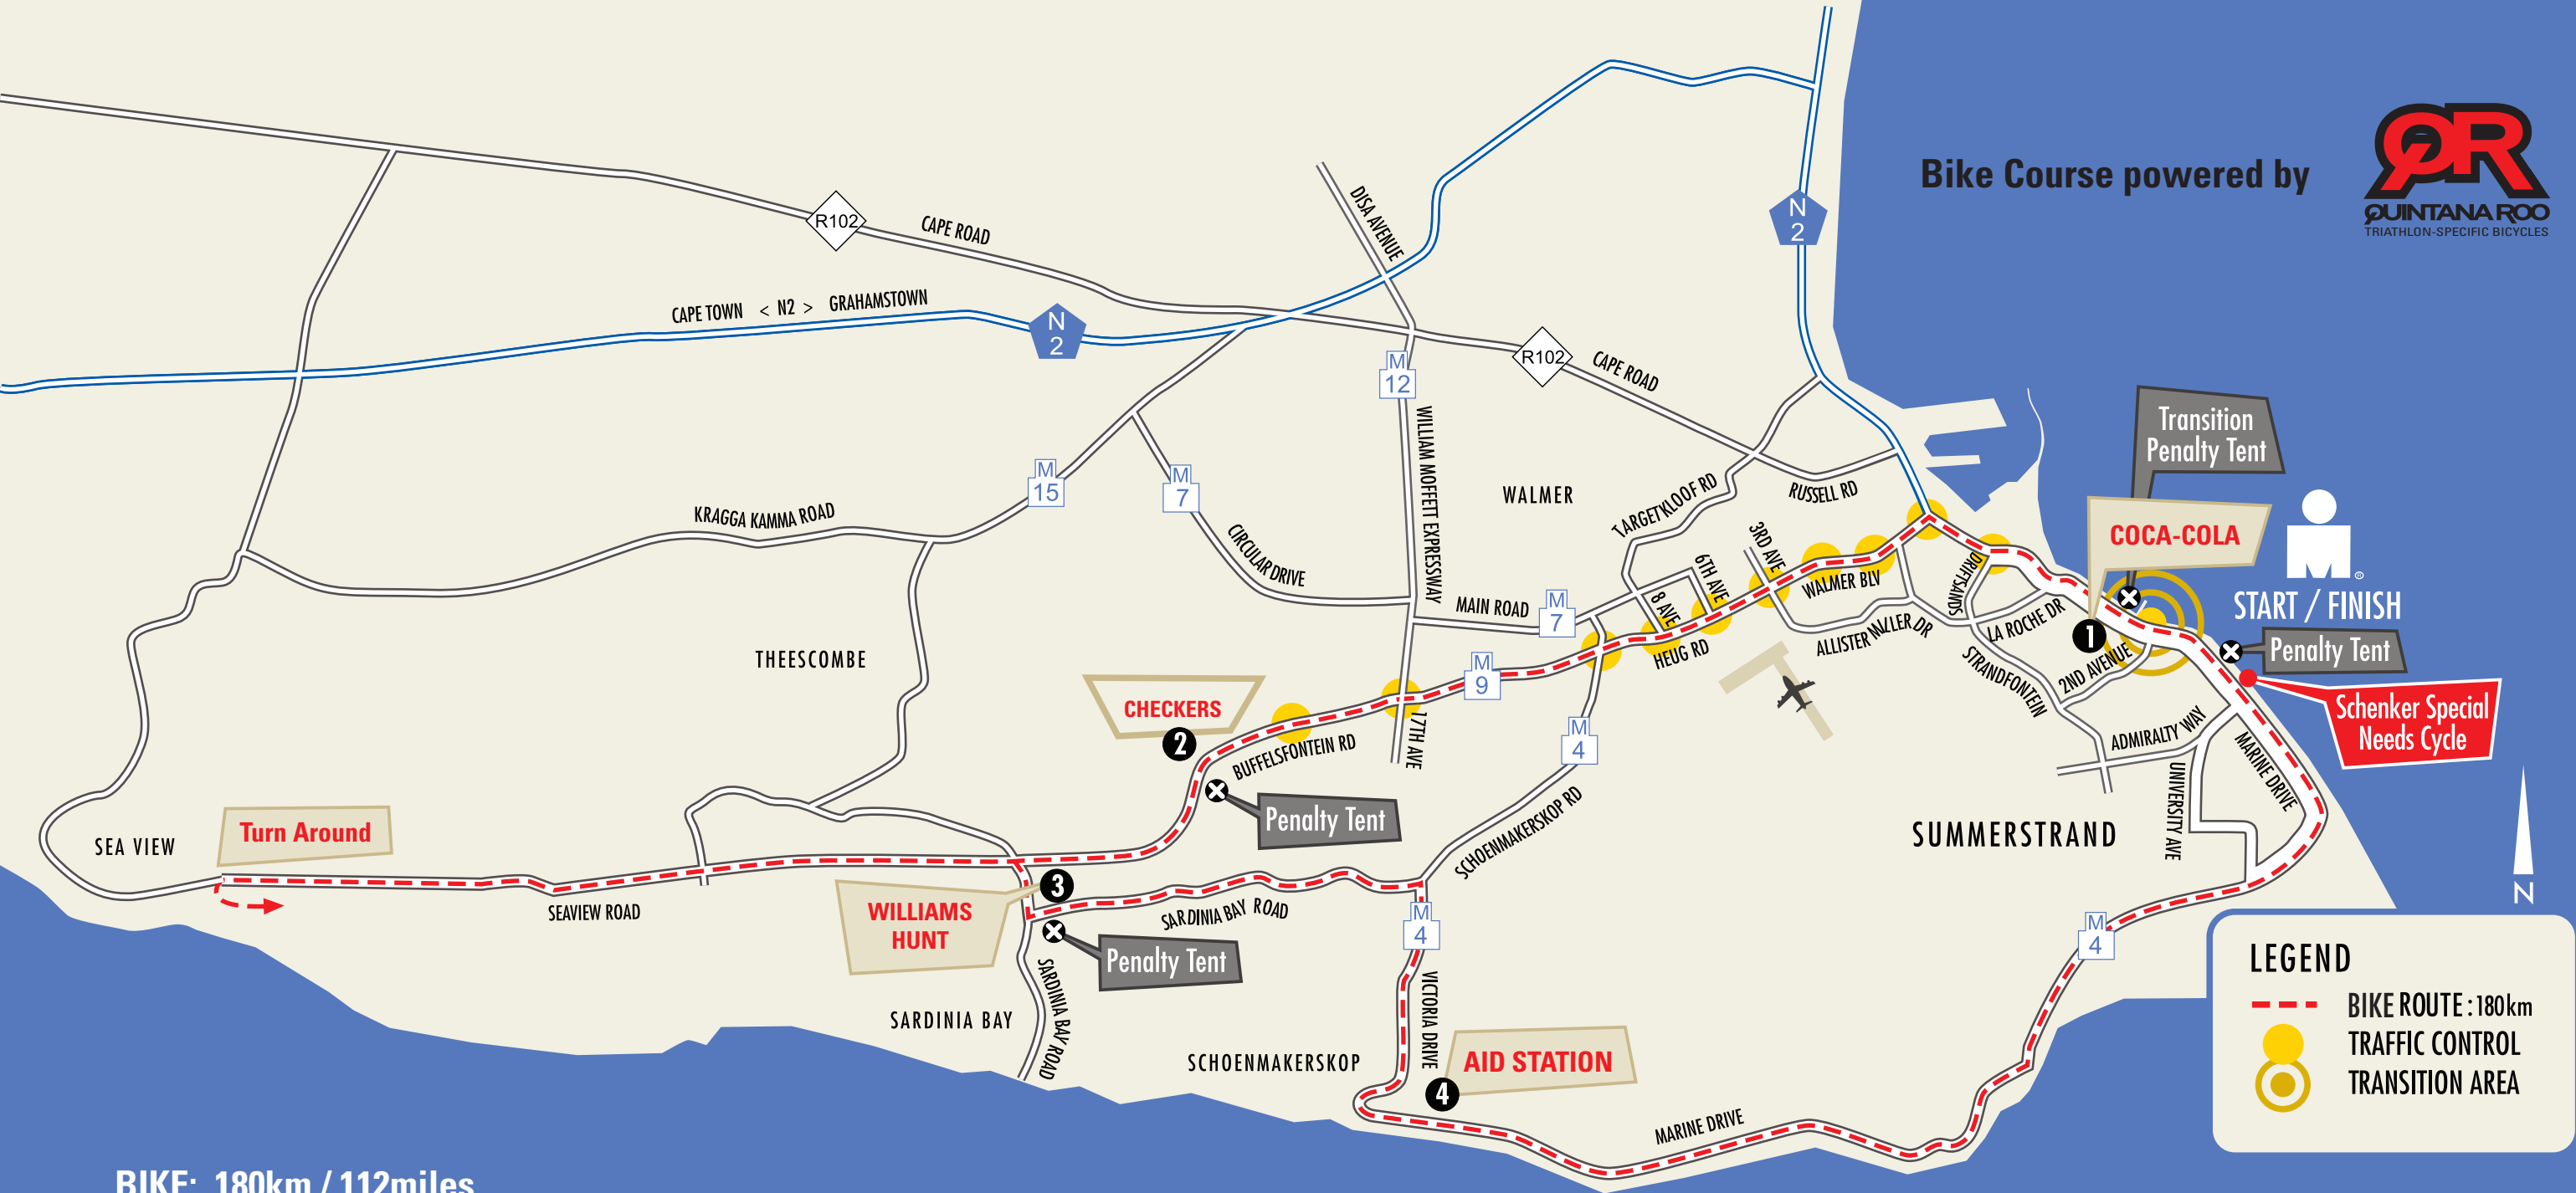

Bike Course powered by

BIKE: 180km / 112miles

**LEGEND**

- BIKE ROUTE : 180km
- TRAFFIC CONTROL
- TRANSITION AREA