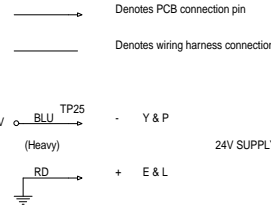

RADIO CONNECTIONS

NOTE:

MULTIWAY CONNECTOR

REPEATER/LINK
CABLE COLOURS

U PINK SQUELCH CONTROL

B GREEN TX AUDIO INPUT -17dBm

A GRAY RX AUDIO OUTPUT +3dBm

Y BLUE -24V

R WHITE

E

F

K

L BLACK

S BROWN SQUELCH OUTPUT -11...-19V

DD Ch 1 Strap

D RX Osc To -24V

N

P

V YELLOW PTT INPUT

P.E. BRANCH - S.A.R.L. P. O. Box 10402 Linton Grange 6015		
Title: MULTIWAY STORNO REPEATER/LINK CONTROL BOARD		
Size: C	Document Number: CS91011	REV: 3
Date: May 30, 1994	Sheet: 1	of: 1