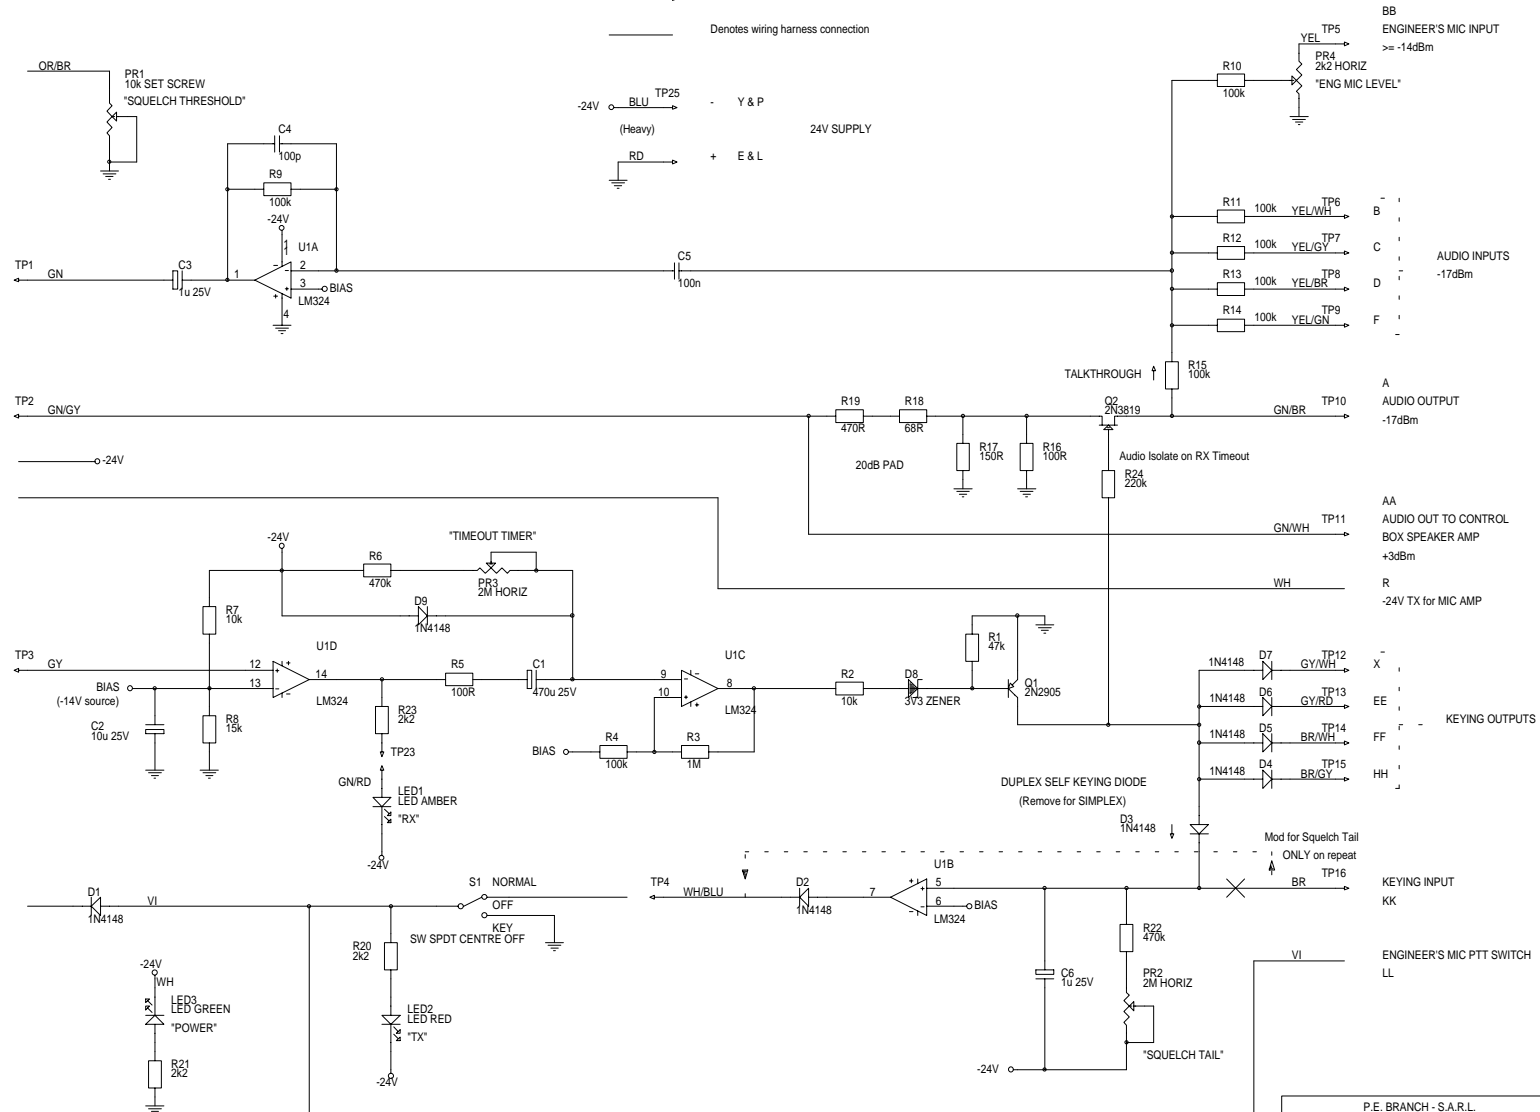

RADIO CONNECTIONS

NOTE:

MULTIWAY CONNECTOR

REPEATER/LINK
CABLE COLOURS

U PINK SQUELCH CONTROL

B GREEN TX AUDIO INPUT -17dBm

A GRAY RX AUDIO OUTPUT +3dBm

Y BLUE -24V

R WHITE

E

F

K

L BLACK

S BROWN SQUELCH OUTPUT -11...-19V

DD Ch 1 Strap

D RX Osc To -24V

N

P

V YELLOW PTT INPUT

P.E. BRANCH - S.A.R.L. P. O. Box 10402 Linton Grange 6015		
Title: MULTIWAY STORNO REPEATER/LINK CONTROL BOARD		
Size: C	Document Number: CS91011	REV: 3
Date: May 30, 1994	Sheet: 1	of: 1